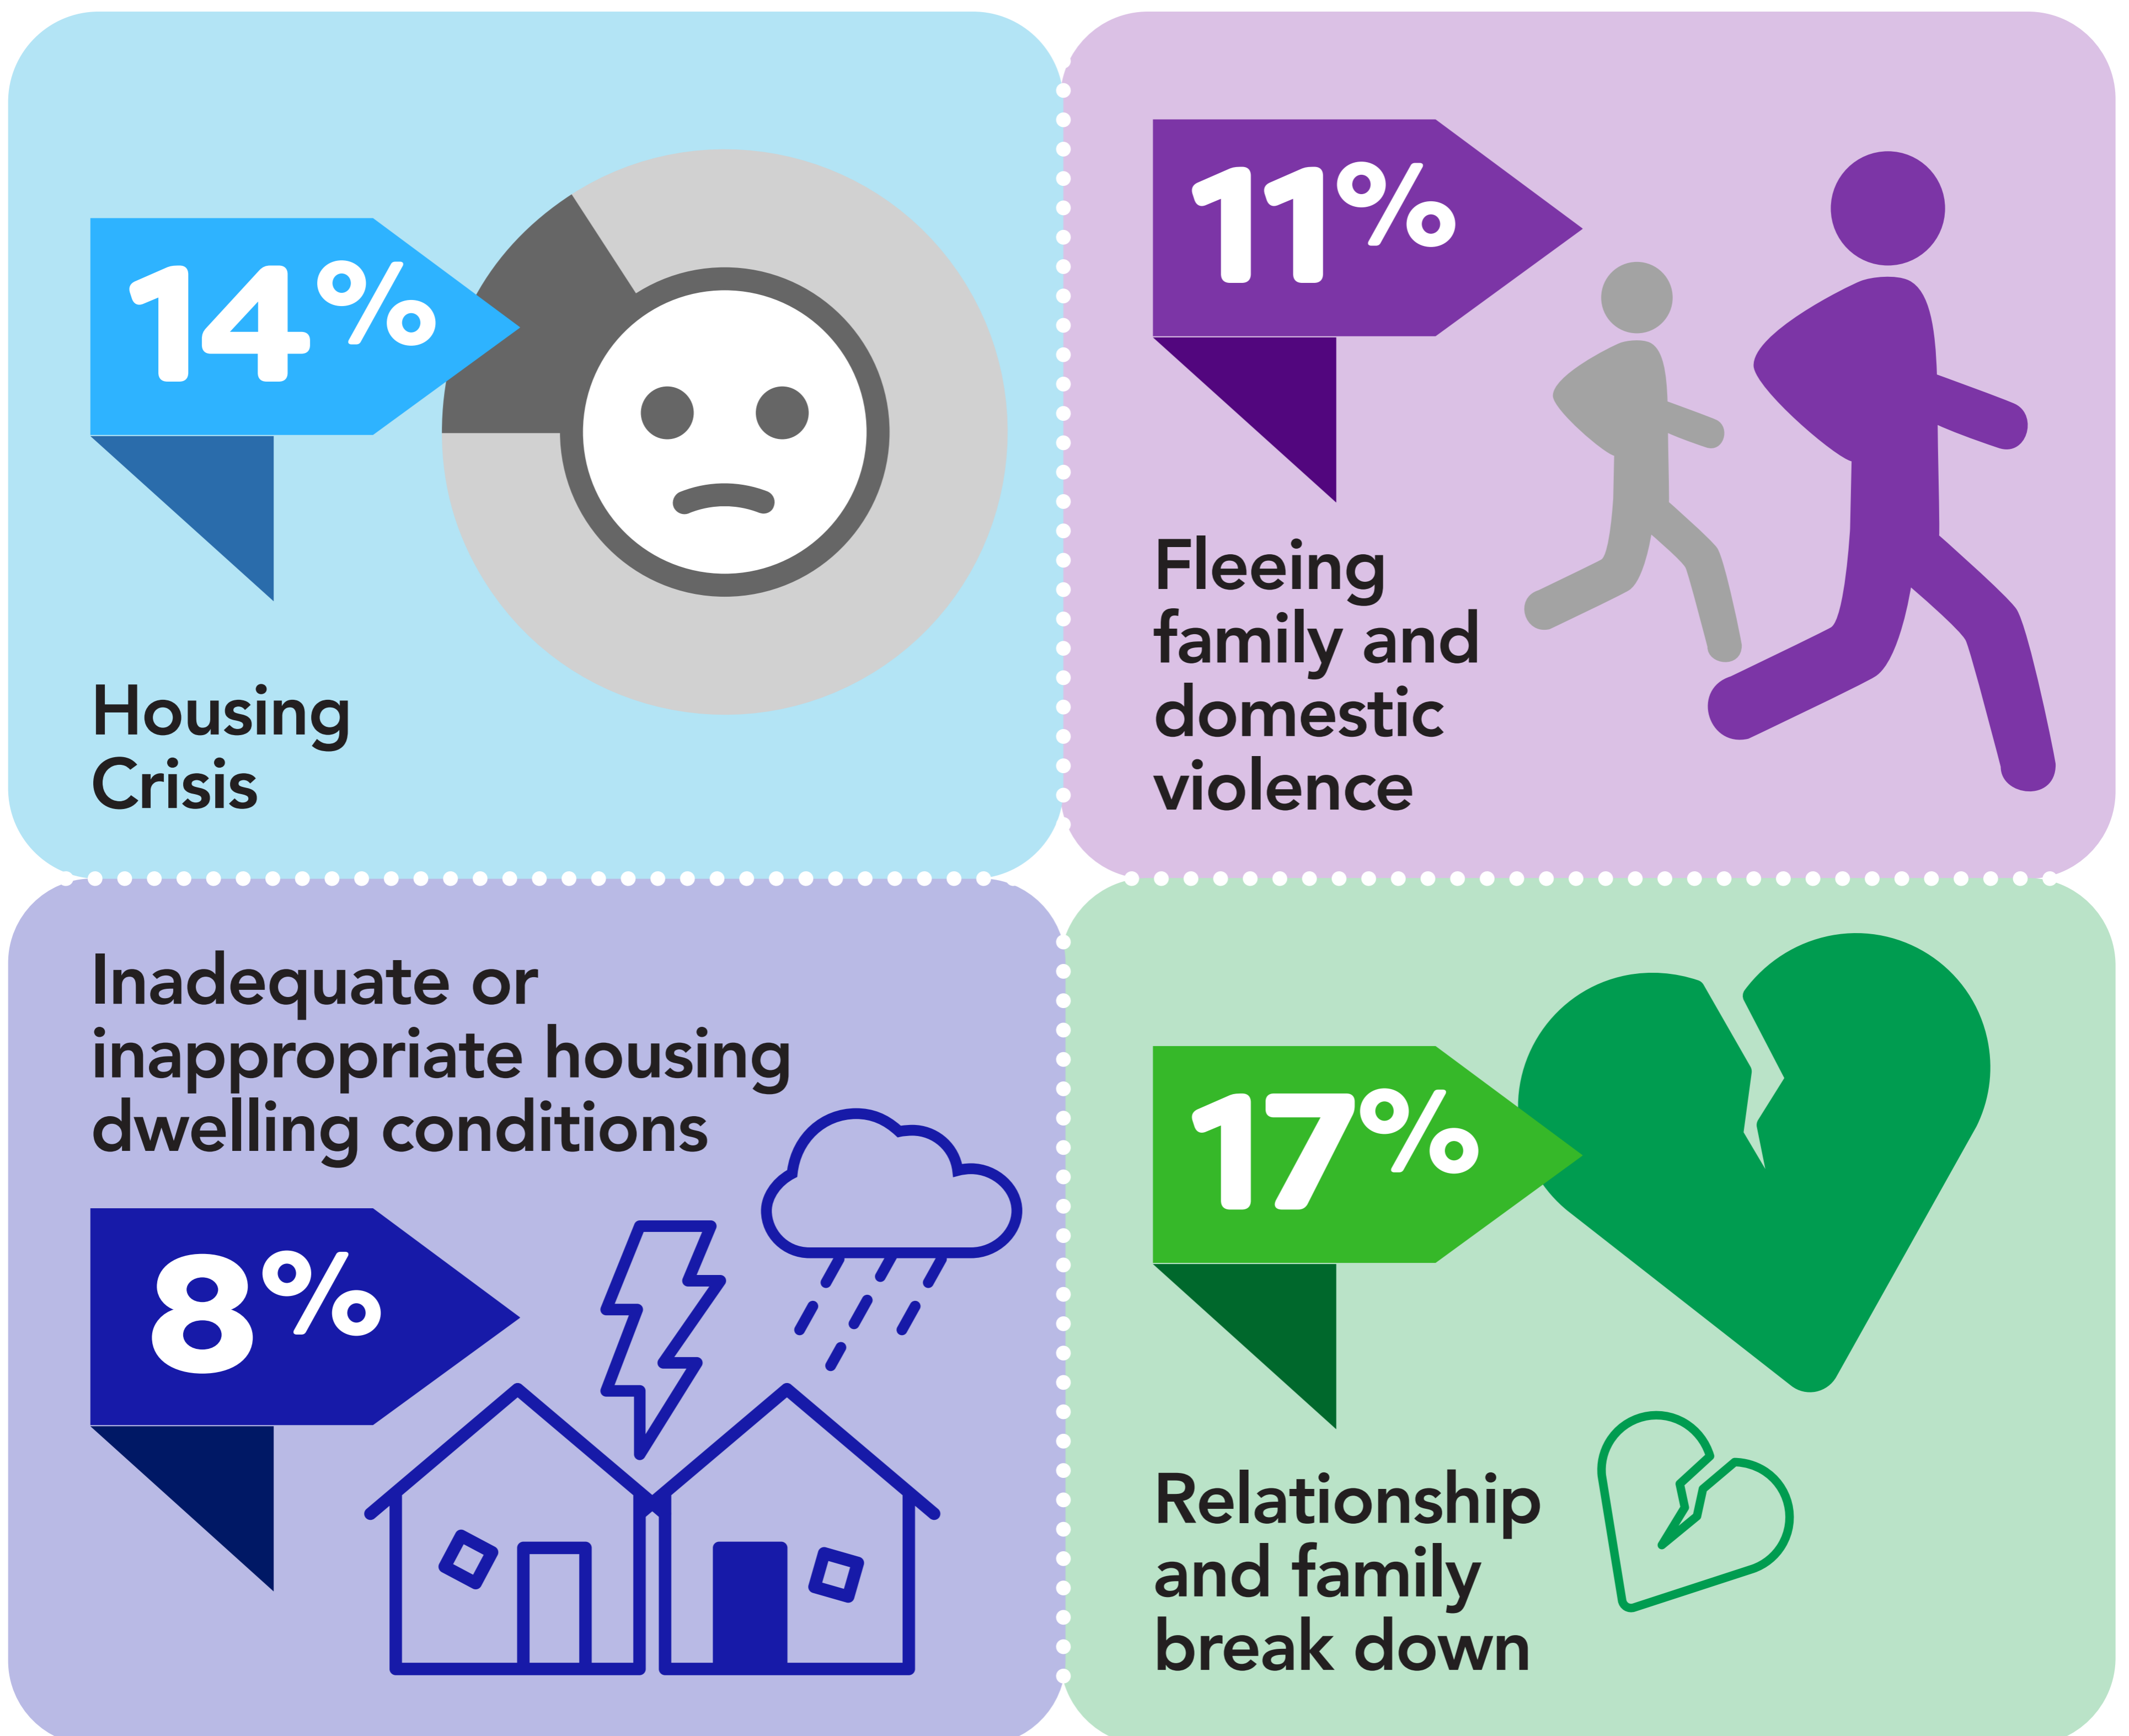

**SHINING A
LIGHT ON**

YOUTH HOMELESSNESS

Young people in NSW commonly seek support from a Specialist Homelessness Services for:

AIHW Specialist Homelessness Collection Datacube 2019-20, commissioned by Yfoundations